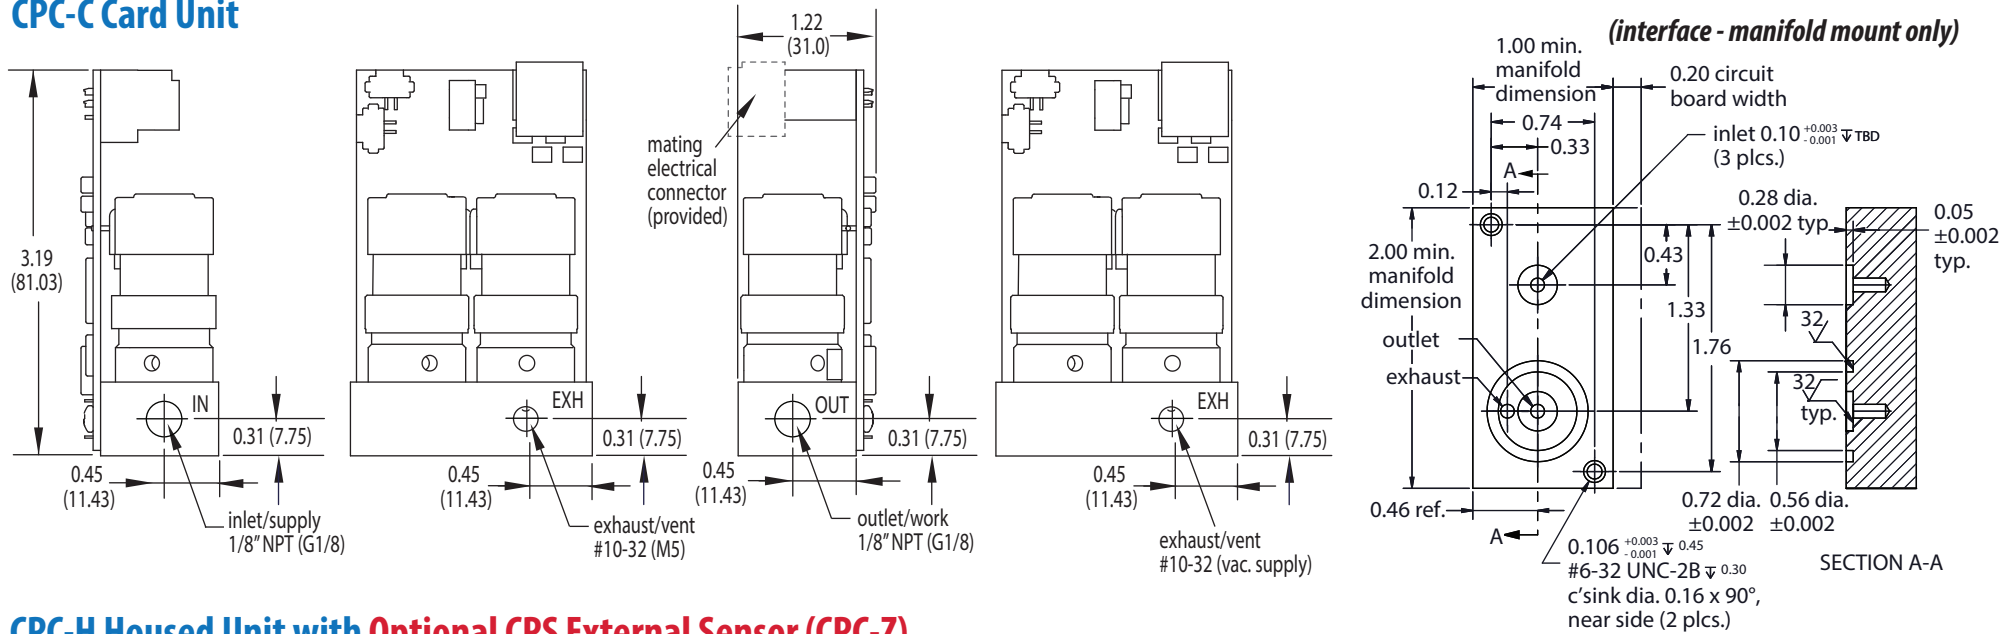

CORDIS PRESSURE CONTROLS

CPC-C Card Unit

CPC-H Housed Unit with Optional CPS External Sensor (CPC-Z)

Clippard

877-245-6247 | **clippard**