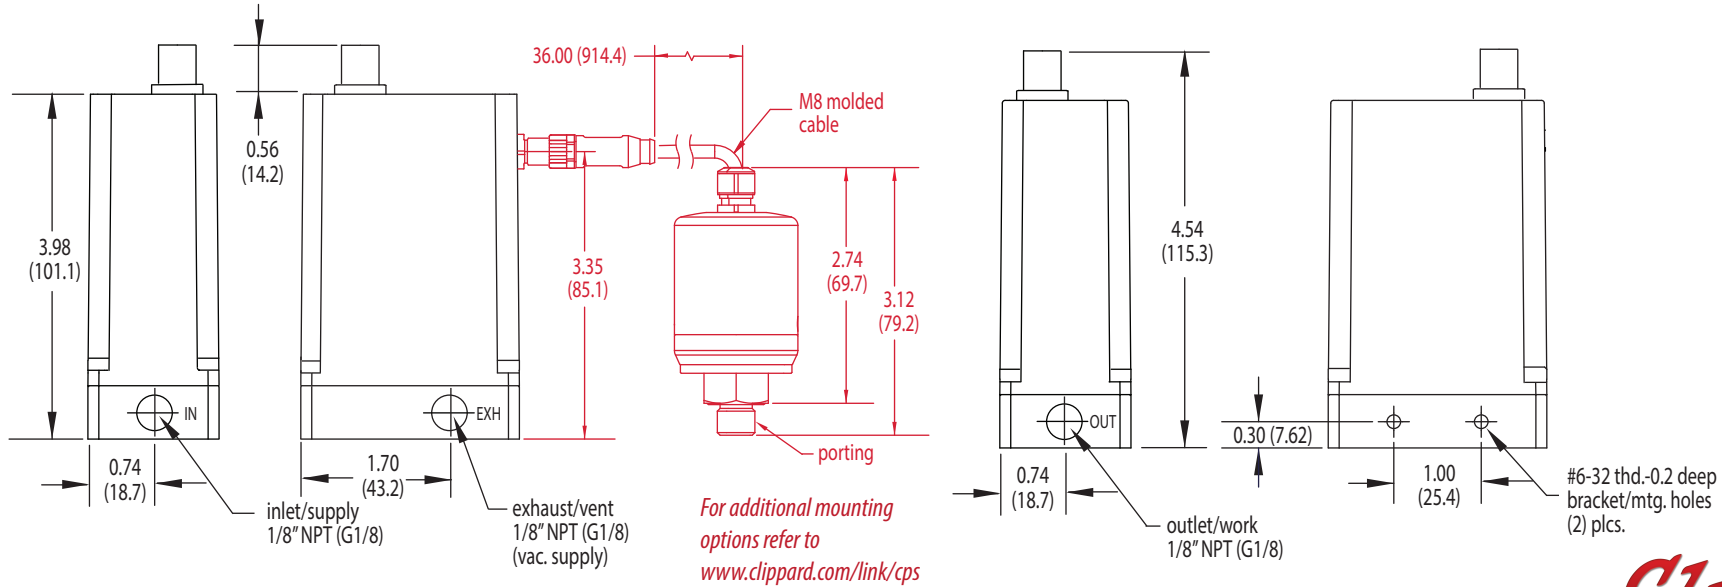

CORDIS PRESSURE CONTROLS

CPC-C Card Unit

CPC-H Housed Unit with Optional CPS External Sensor (CPC-Z)

Clippard

877-245-6247 | **clippard**